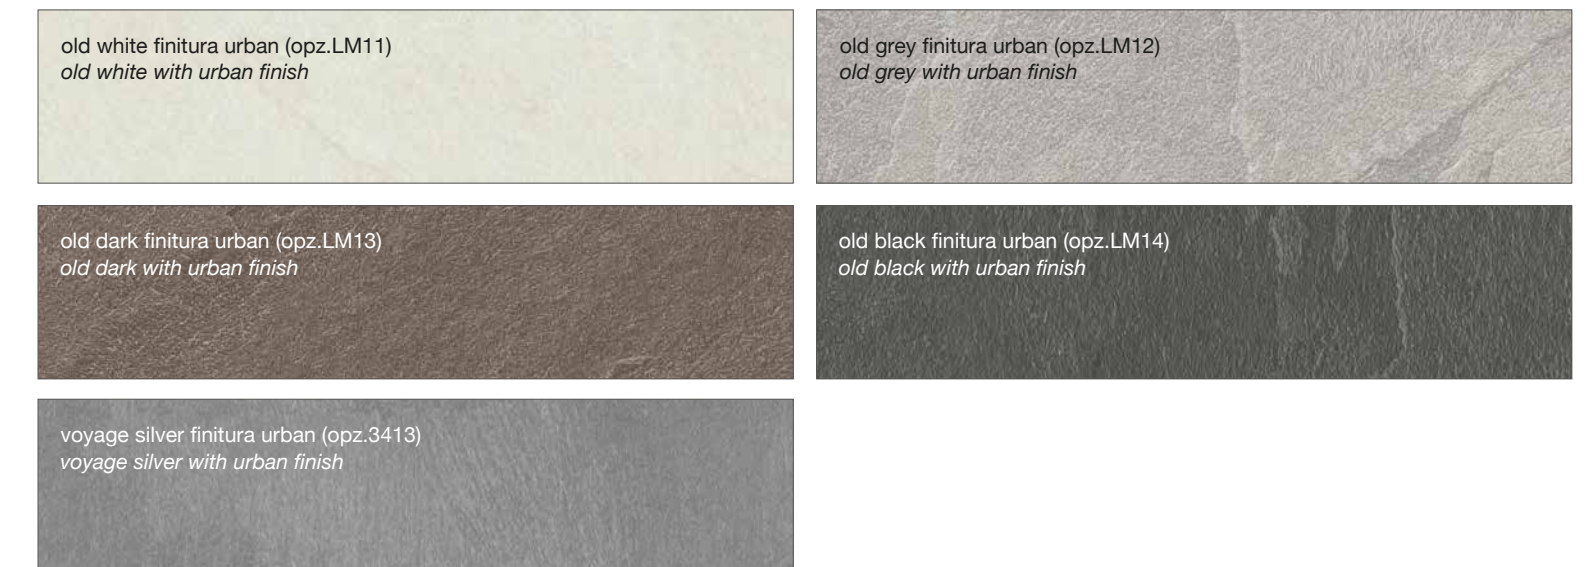

FINITURA OSSIDATA "T"

OXIDIZED FINISH

FINITURA LUNA

LUNA FINISH

FINITURA WRAKY

WRAKY FINISH

FINITURA URBAN

URBAN FINISH