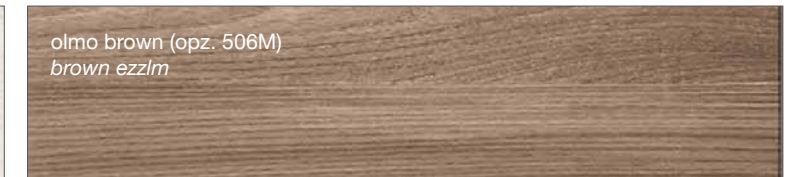

FINITURA SINCRO PORO

MATT COLOURS WITH SYNC PORE FINISH