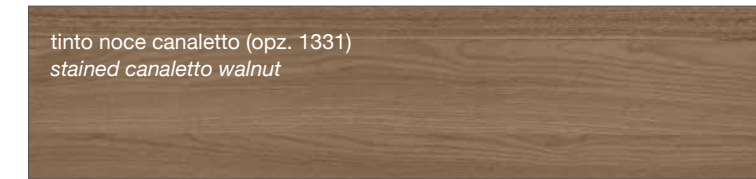

FINITURE MODELLI CREO / CREO KITCHENS FINISHES

AUREA
CONTEMPO

LUBE CLOVER

FINITURE LACCATE - LACQUERED FINISHES

FINITURE TINTE - STAINED FINISHES

LUBE CREATIVA

LUBE LUNA

LUBE OLTRE