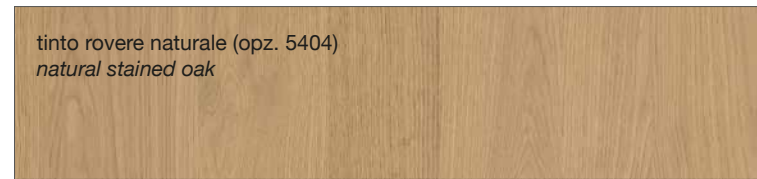

FINITURE MODELLI CREO / CREO KITCHENS FINISHES

AUREA
CONTEMPO

LUBE CLOVER

FINITURE LACCATE - LACQUERED FINISHES

FINITURE TINTE - STAINED FINISHES

LUBE CREATIVA

LUBE LUNA

LUBE OLTRE