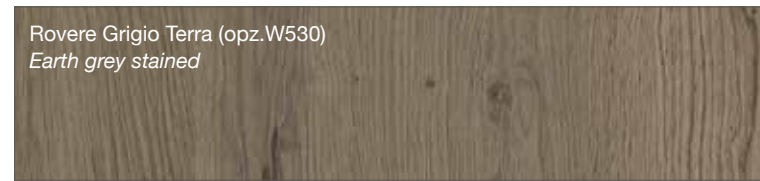

LUBE PROVENZA