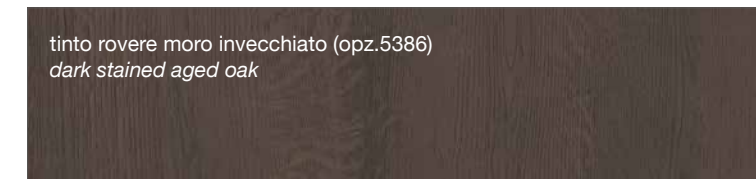

FINITURE MODELLI CREO / CREO KITCHENS FINISHES

AUREA
CONTEMPO

LUBE CLOVER

FINITURE LACCATE - LACQUERED FINISHES

FINITURE TINTE - STAINED FINISHES

LUBE CREATIVA

LUBE LUNA

LUBE OLTRE