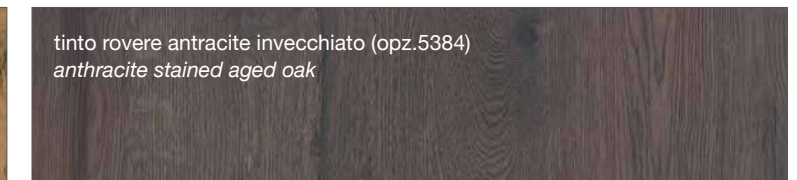

FINITURE MODELLI CREO / CREO KITCHENS FINISHES

AUREA
CONTEMPO

LUBE CLOVER

FINITURE LACCATE - LACQUERED FINISHES

FINITURE TINTE - STAINED FINISHES

LUBE CREATIVA

LUBE LUNA

LUBE OLTRE