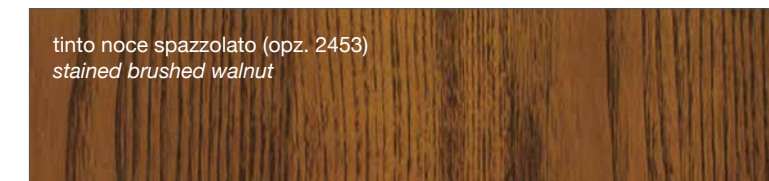

LUBE PROVENZA

CREO AUREA

CREO CONTEMPO