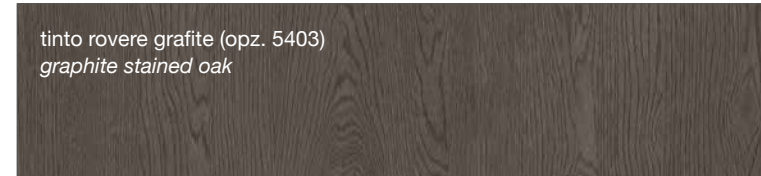

FINITURE TINTE - STAINED FINISHES