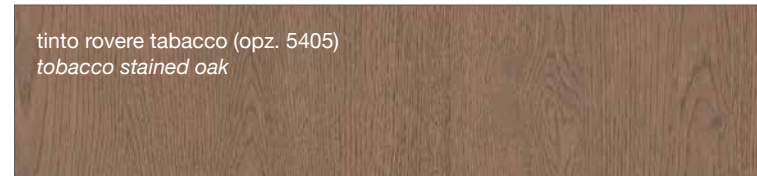

FINITURE TINTE - STAINED FINISHES