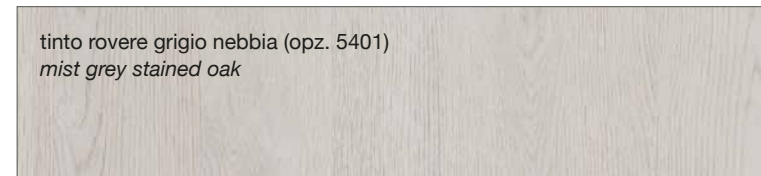

FINITURE TINTE - STAINED FINISHES