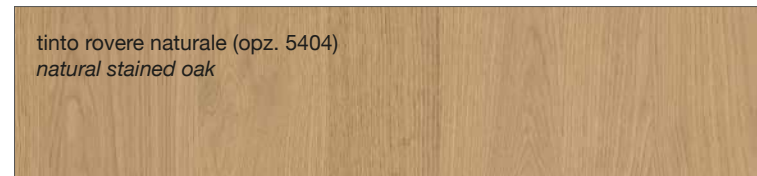

FINITURE TINTE - STAINED FINISHES