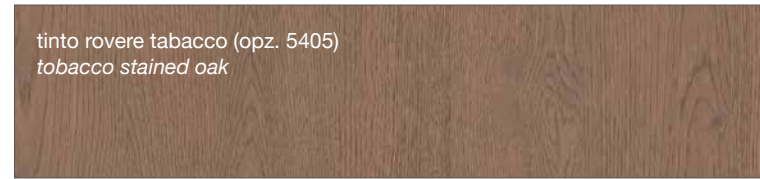

FINITURE TINTE - STAINED FINISHES