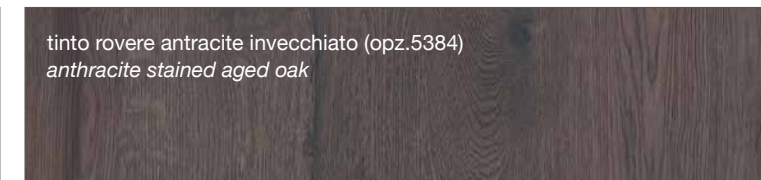

FINITURE MODELLI CREO / CREO KITCHENS FINISHES

AUREA
CONTEMPO

LUBE CLOVER

FINITURE LACCATE - LACQUERED FINISHES

FINITURE TINTE - STAINED FINISHES

LUBE CREATIVA

LUBE LUNA

LUBE OLTRE