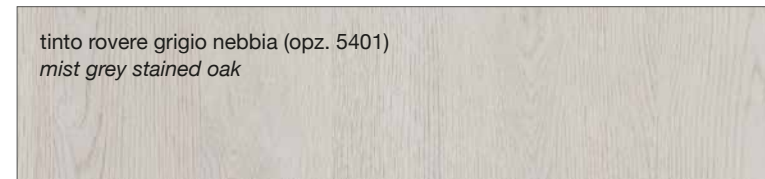

FINITURE MODELLI CREO / CREO KITCHENS FINISHES

AUREA
CONTEMPO

LUBE CLOVER

FINITURE LACCATE - LACQUERED FINISHES

FINITURE TINTE - STAINED FINISHES

LUBE CREATIVA

LUBE LUNA

LUBE OLTRE