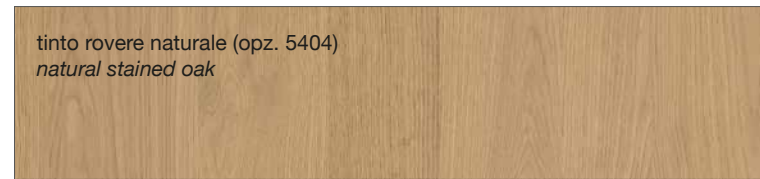

FINITURE MODELLI CREO / CREO KITCHENS FINISHES

AUREA
CONTEMPO

LUBE CLOVER

FINITURE LACCATE - LACQUERED FINISHES

FINITURE TINTE - STAINED FINISHES

LUBE CREATIVA

LUBE LUNA

LUBE OLTRE