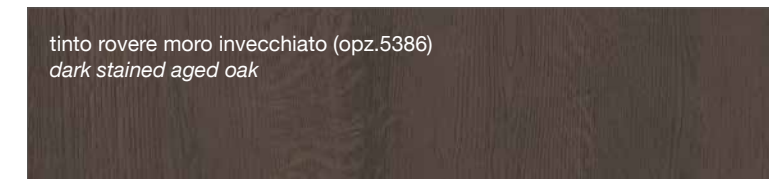

FINITURE MODELLI CREO / CREO KITCHENS FINISHES

AUREA
CONTEMPO

LUBE CLOVER

FINITURE LACCATE - LACQUERED FINISHES

FINITURE TINTE - STAINED FINISHES

LUBE CREATIVA

LUBE LUNA

LUBE OLTRE