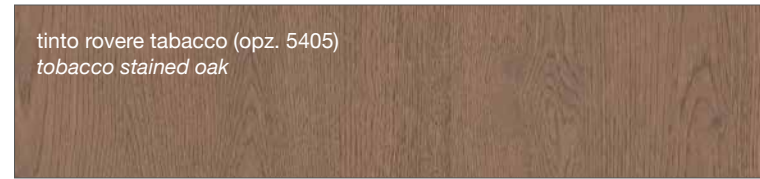

FINITURE MODELLI CREO / CREO KITCHENS FINISHES

AUREA
CONTEMPO

LUBE CLOVER

FINITURE LACCATE - LACQUERED FINISHES

FINITURE TINTE - STAINED FINISHES

LUBE CREATIVA

LUBE LUNA

LUBE OLTRE