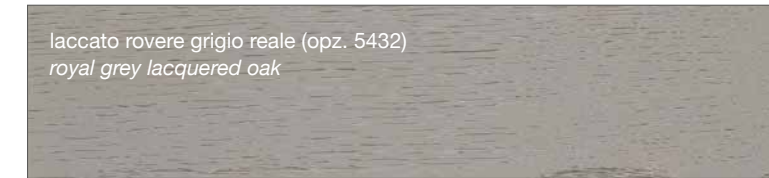

FINITURE MODELLI CREO / CREO KITCHENS FINISHES

AUREA
CONTEMPO

LUBE CLOVER

FINITURE LACCATE - LACQUERED FINISHES

FINITURE TINTE - STAINED FINISHES

LUBE CREATIVA

LUBE LUNA

LUBE OLTRE