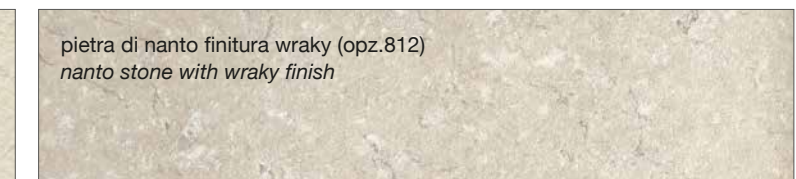

FINITURA WRAKY

WRAKY FINISH