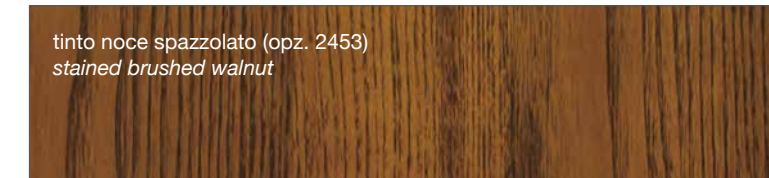

LUBE PROVENZA

CREO AUREA

CREO CONTEMPO