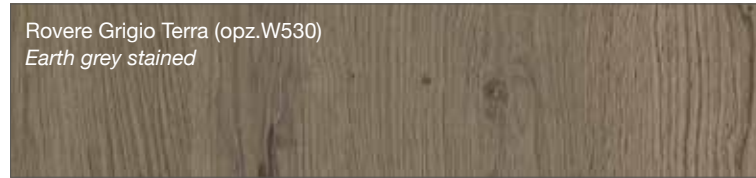

LUBE PROVENZA