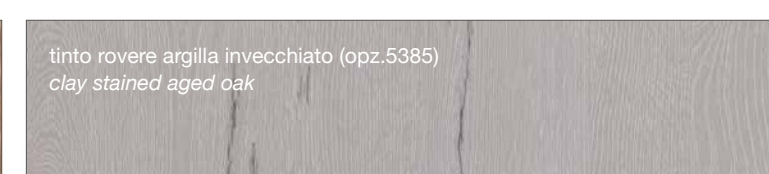

FINITURE MODELLI CREO / CREO KITCHENS FINISHES

AUREA
CONTEMPO

LUBE CLOVER

FINITURE LACCATE - LACQUERED FINISHES

FINITURE TINTE - STAINED FINISHES

LUBE CREATIVA

LUBE LUNA

LUBE OLTRE