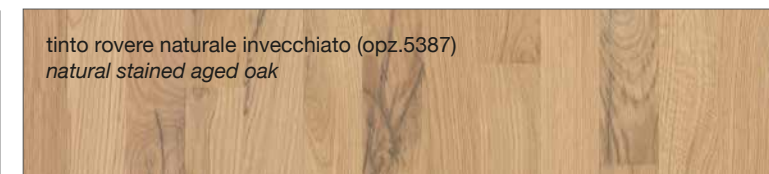

FINITURE MODELLI CREO / CREO KITCHENS FINISHES

AUREA
CONTEMPO

LUBE CLOVER

FINITURE LACCATE - LACQUERED FINISHES

FINITURE TINTE - STAINED FINISHES

LUBE CREATIVA

LUBE LUNA

LUBE OLTRE