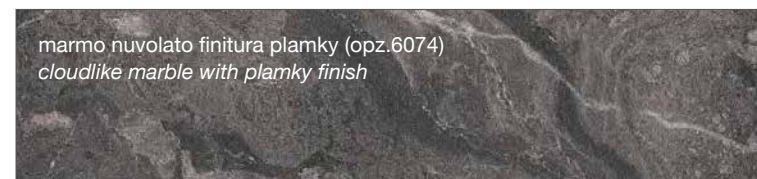

FINITURE COME TOP LAMINATO

LAMINAM COUNTERTOP FINISHES

FINITURA PLAMKY

PLAMKY FINISH