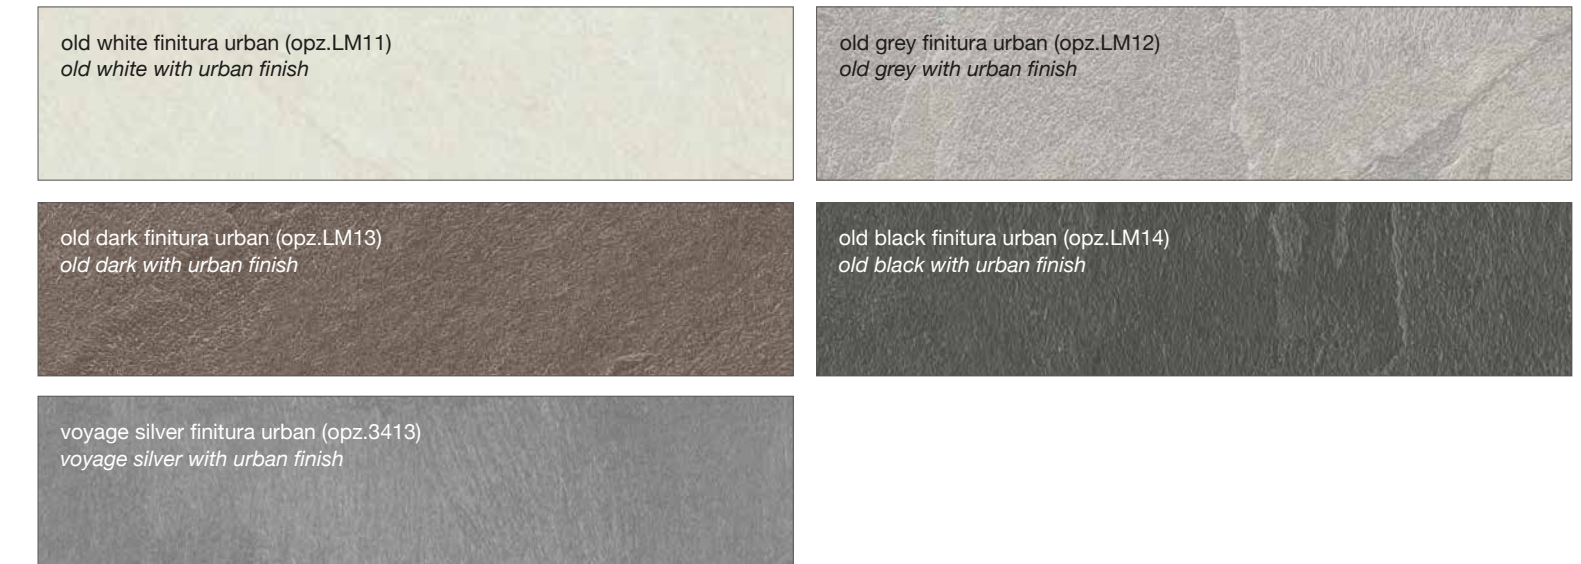

FINITURA URBAN

URBAN FINISH