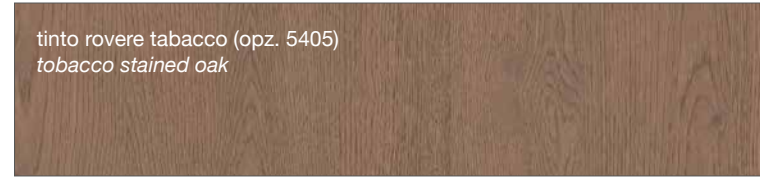

FINITURE MODELLI CREO / CREO KITCHENS FINISHES

AUREA
CONTEMPO

LUBE CLOVER

FINITURE LACCATE - LACQUERED FINISHES

FINITURE TINTE - STAINED FINISHES

LUBE CREATIVA

LUBE LUNA

LUBE OLTRE