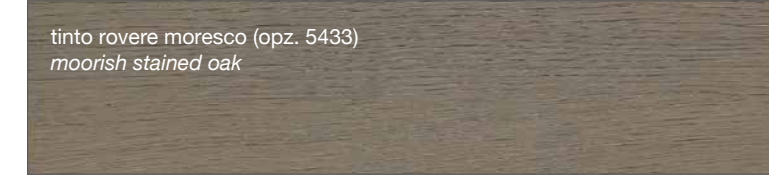

FINITURE MODELLI CREO / CREO KITCHENS FINISHES

AUREA
CONTEMPO

LUBE CLOVER

FINITURE LACCATE - LACQUERED FINISHES

FINITURE TINTE - STAINED FINISHES

LUBE CREATIVA

LUBE LUNA

LUBE OLTRE