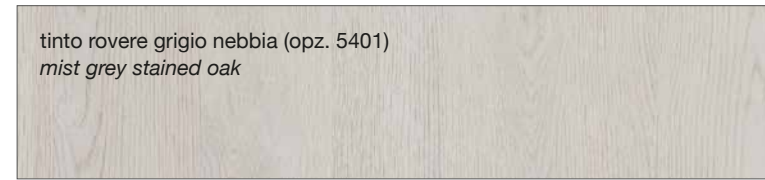

FINITURE MODELLI CREO / CREO KITCHENS FINISHES

AUREA
CONTEMPO

LUBE CLOVER

FINITURE LACCATE - LACQUERED FINISHES

FINITURE TINTE - STAINED FINISHES

LUBE CREATIVA

LUBE LUNA

LUBE OLTRE