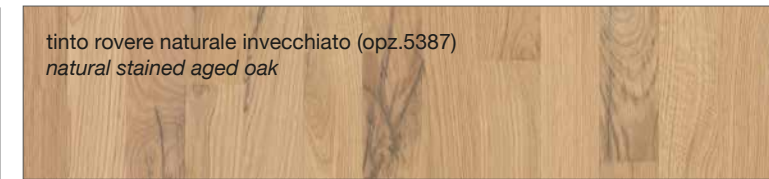

FINITURE MODELLI CREO / CREO KITCHENS FINISHES

AUREA
CONTEMPO

LUBE CLOVER

FINITURE LACCATE - LACQUERED FINISHES

FINITURE TINTE - STAINED FINISHES

LUBE CREATIVA

LUBE LUNA

LUBE OLTRE