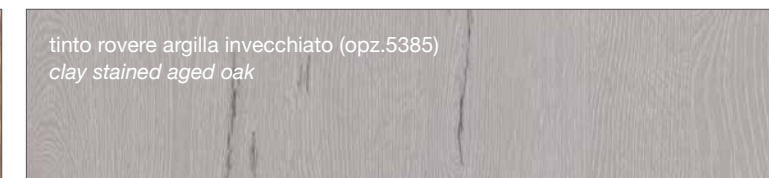

FINITURE MODELLI CREO / CREO KITCHENS FINISHES

AUREA
CONTEMPO

LUBE CLOVER

FINITURE LACCATE - LACQUERED FINISHES

FINITURE TINTE - STAINED FINISHES

LUBE CREATIVA

LUBE LUNA

LUBE OLTRE