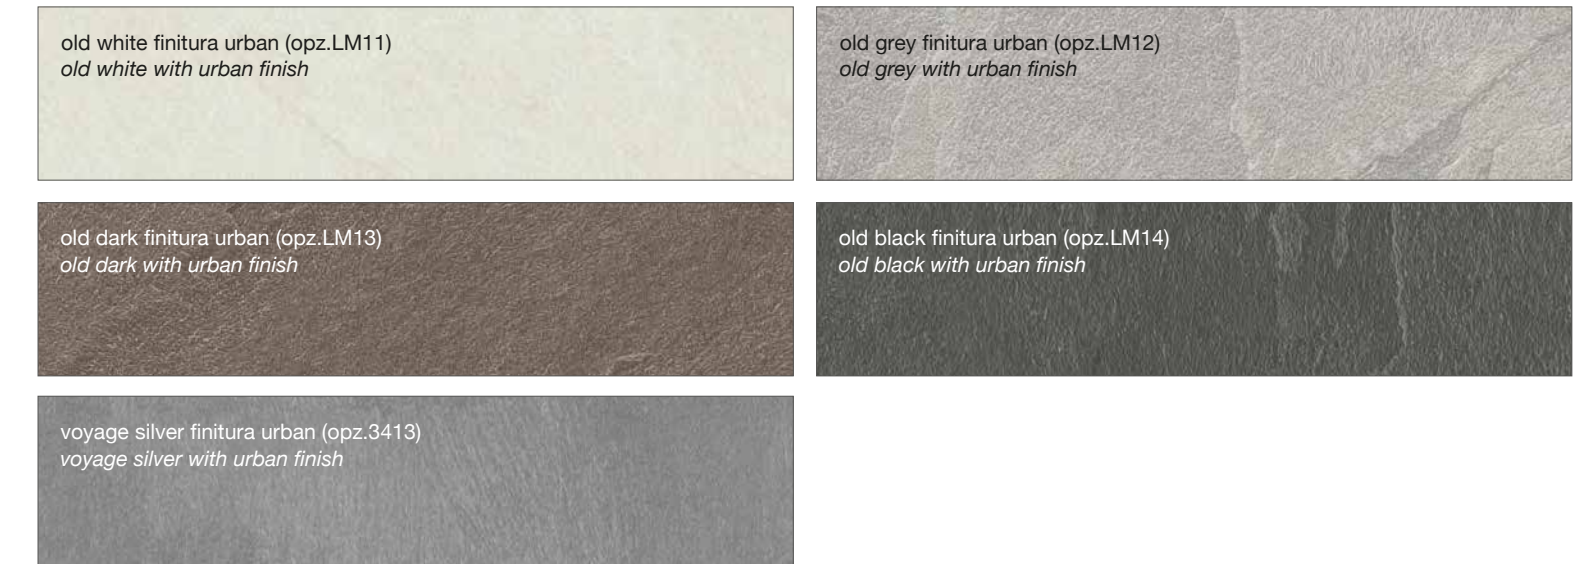

FINITURA OSSIDATA "T"

OXIDIZED FINISH

FINITURA LUNA

LUNA FINISH

FINITURA WRAKY

WRAKY FINISH

FINITURA URBAN

URBAN FINISH