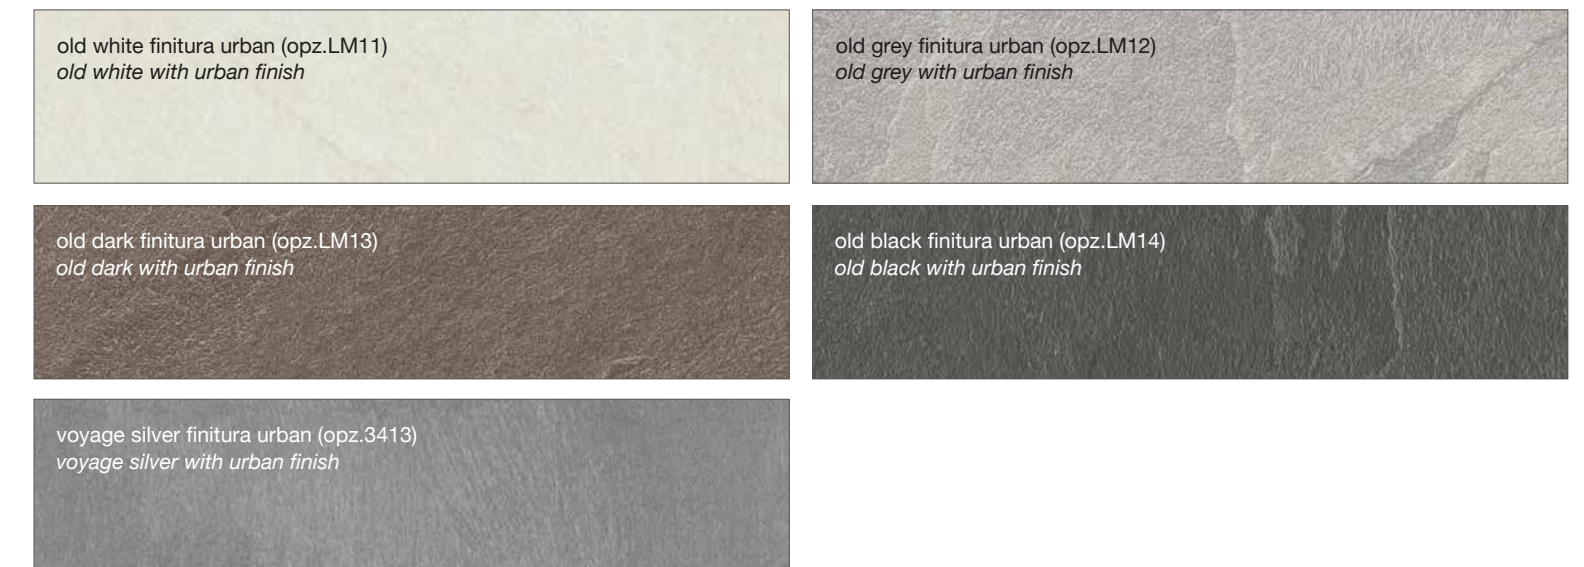

FINITURA URBAN

URBAN FINISH