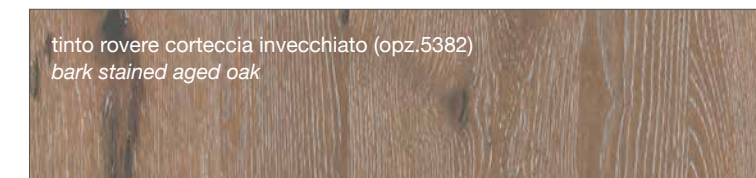

FINITURE MODELLI CREO / CREO KITCHENS FINISHES

AUREA
CONTEMPO

LUBE CLOVER

FINITURE LACCATE - LACQUERED FINISHES

FINITURE TINTE - STAINED FINISHES

LUBE CREATIVA

LUBE LUNA

LUBE OLTRE