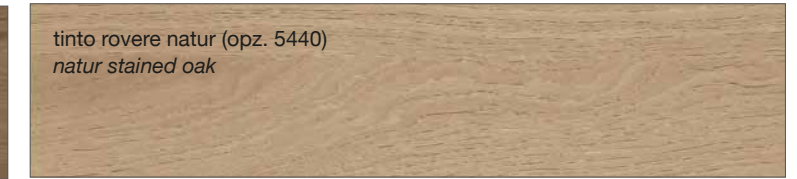

FINITURE MODELLI CREO / CREO KITCHENS FINISHES

AUREA
CONTEMPO

LUBE CLOVER

FINITURE LACCATE - LACQUERED FINISHES

FINITURE TINTE - STAINED FINISHES

LUBE CREATIVA

LUBE LUNA

LUBE OLTRE