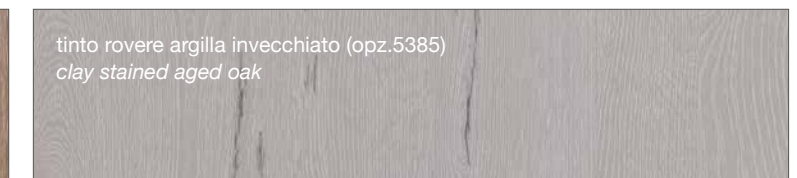

FINITURE MODELLI CREO / CREO KITCHENS FINISHES

AUREA
CONTEMPO

LUBE CLOVER

FINITURE LACCATE - LACQUERED FINISHES

FINITURE TINTE - STAINED FINISHES

LUBE CREATIVA

LUBE LUNA

LUBE OLTRE