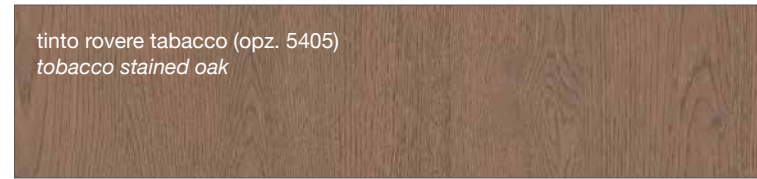

FINITURE MODELLI CREO / CREO KITCHENS FINISHES

AUREA
CONTEMPO

LUBE CLOVER

FINITURE LACCATE - LACQUERED FINISHES

FINITURE TINTE - STAINED FINISHES

LUBE CREATIVA

LUBE LUNA

LUBE OLTRE