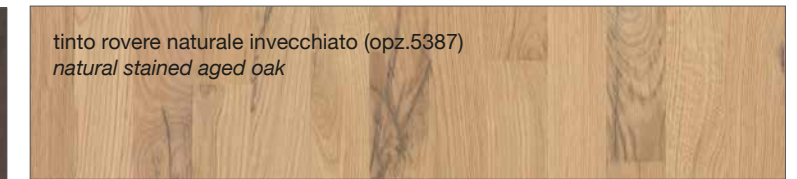

FINITURE MODELLI CREO / CREO KITCHENS FINISHES

AUREA
CONTEMPO

LUBE CLOVER

FINITURE LACCATE - LACQUERED FINISHES

FINITURE TINTE - STAINED FINISHES

LUBE CREATIVA

LUBE LUNA

LUBE OLTRE