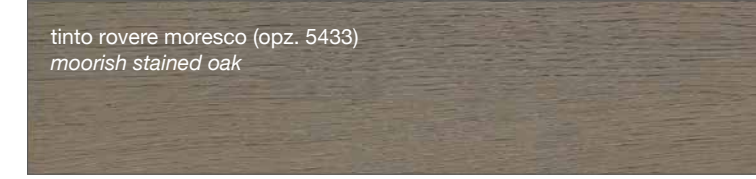

FINITURE MODELLI CREO / CREO KITCHENS FINISHES

AUREA
CONTEMPO

LUBE CLOVER

FINITURE LACCATE - LACQUERED FINISHES

FINITURE TINTE - STAINED FINISHES

LUBE CREATIVA

LUBE LUNA

LUBE OLTRE