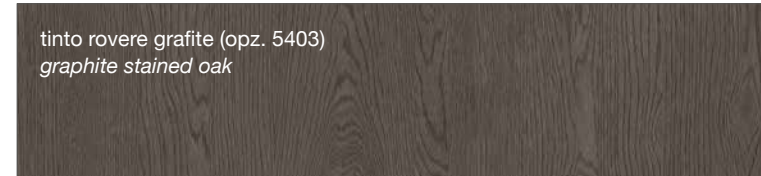

FINITURE MODELLI CREO / CREO KITCHENS FINISHES

AUREA
CONTEMPO

LUBE CLOVER

FINITURE LACCATE - LACQUERED FINISHES

FINITURE TINTE - STAINED FINISHES

LUBE CREATIVA

LUBE LUNA

LUBE OLTRE