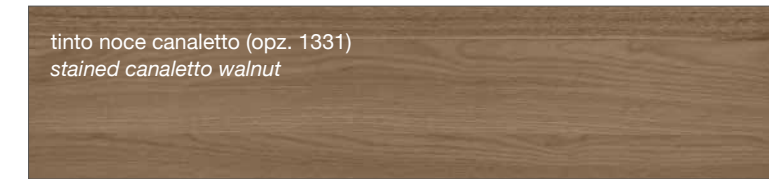

FINITURE MODELLI CREO / CREO KITCHENS FINISHES

AUREA
CONTEMPO

LUBE CLOVER

FINITURE LACCATE - LACQUERED FINISHES

FINITURE TINTE - STAINED FINISHES

LUBE CREATIVA

LUBE LUNA

LUBE OLTRE