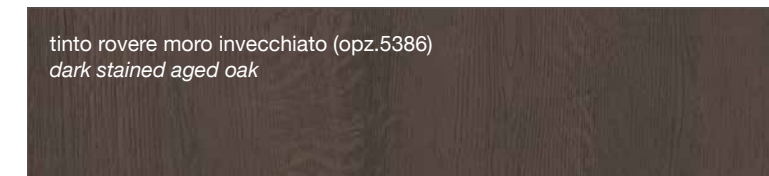

FINITURE MODELLI CREO / CREO KITCHENS FINISHES

AUREA
CONTEMPO

LUBE CLOVER

FINITURE LACCATE - LACQUERED FINISHES

FINITURE TINTE - STAINED FINISHES

LUBE CREATIVA

LUBE LUNA

LUBE OLTRE