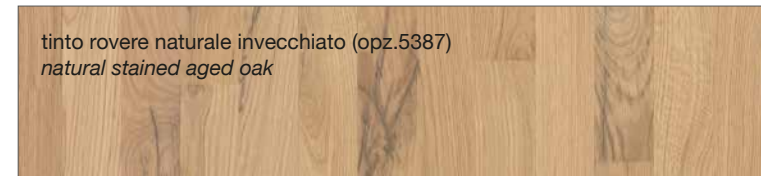

FINITURE MODELLI CREO / CREO KITCHENS FINISHES

AUREA
CONTEMPO

LUBE CLOVER

FINITURE LACCATE - LACQUERED FINISHES

FINITURE TINTE - STAINED FINISHES

LUBE CREATIVA

LUBE LUNA

LUBE OLTRE