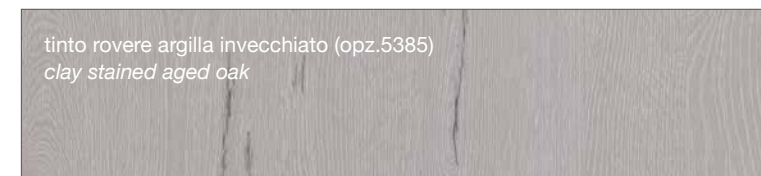

FINITURE MODELLI CREO / CREO KITCHENS FINISHES

AUREA
CONTEMPO

LUBE CLOVER

FINITURE LACCATE - LACQUERED FINISHES

FINITURE TINTE - STAINED FINISHES

LUBE CREATIVA

LUBE LUNA

LUBE OLTRE