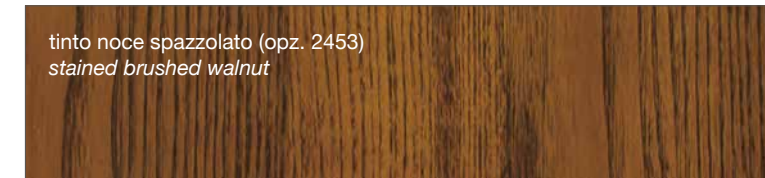

LUBE PROVENZA

CREO AUREA

CREO CONTEMPO