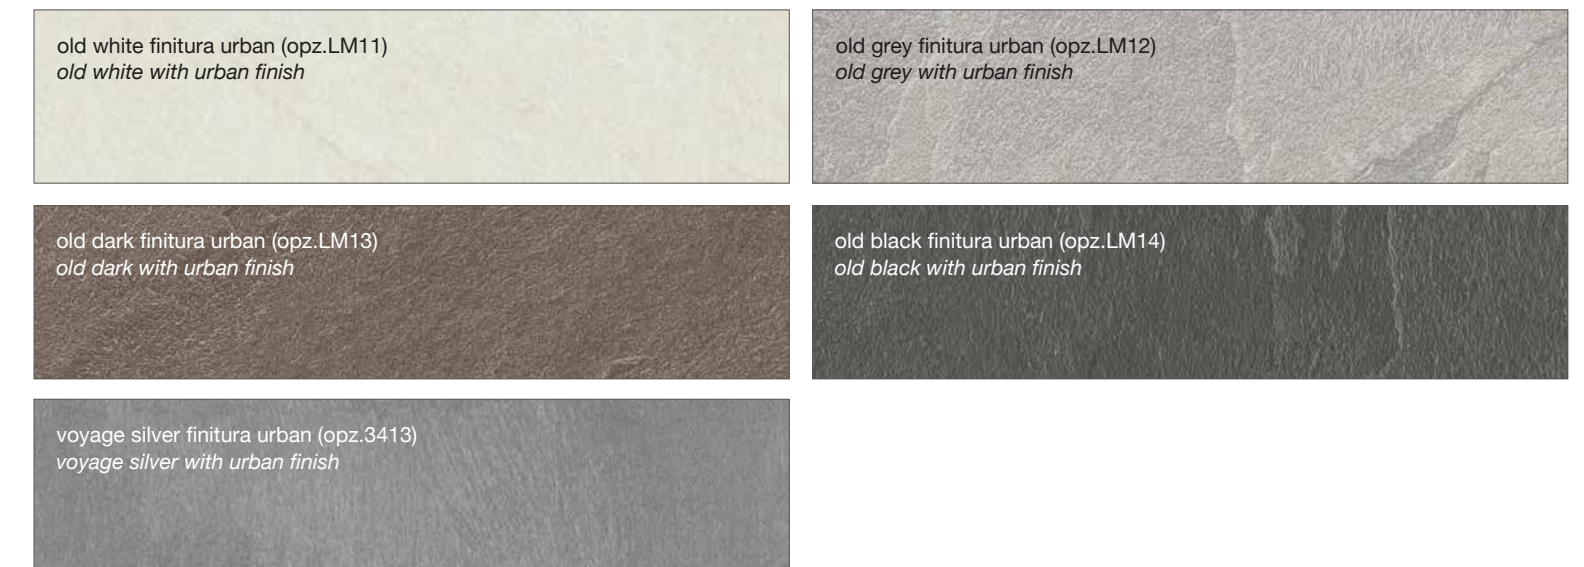

FINITURA OSSIDATA "T"

OXIDIZED FINISH

FINITURA LUNA

LUNA FINISH

FINITURA WRAKY

WRAKY FINISH

FINITURA URBAN

URBAN FINISH