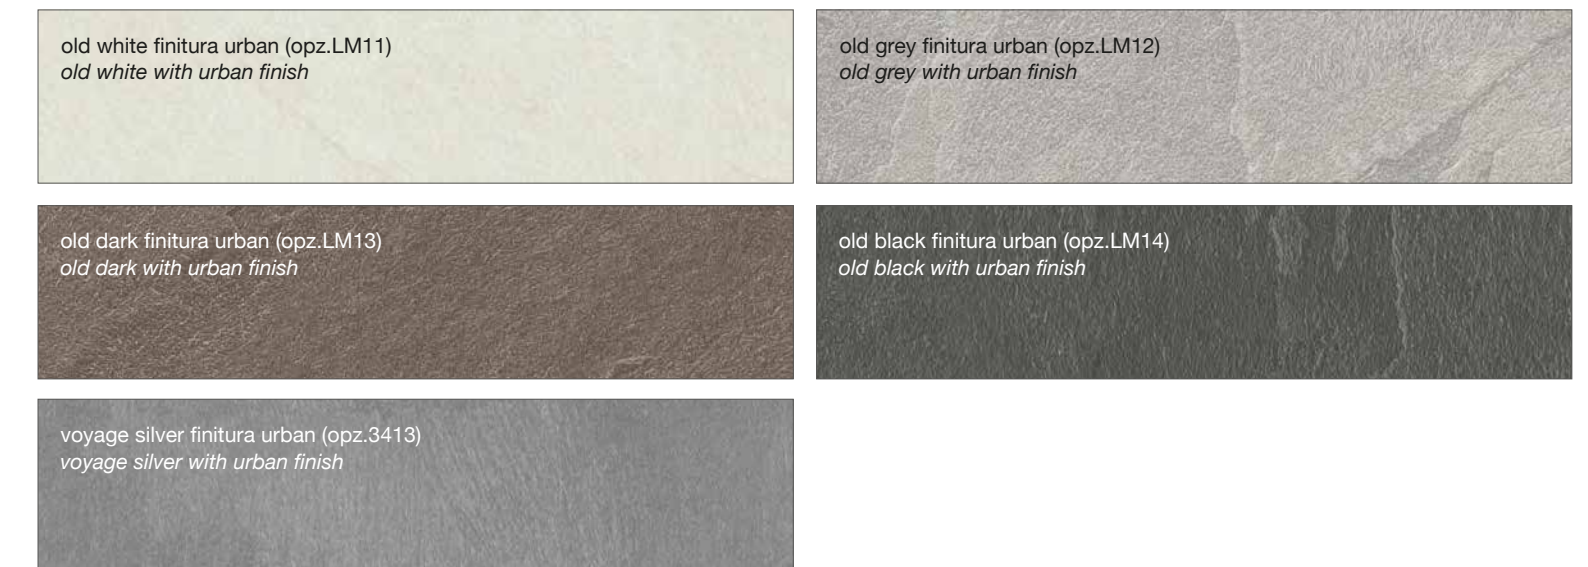

FINITURA OSSIDATA "T"

OXIDIZED FINISH

FINITURA LUNA

LUNA FINISH

FINITURA WRAKY

WRAKY FINISH

FINITURA URBAN

URBAN FINISH