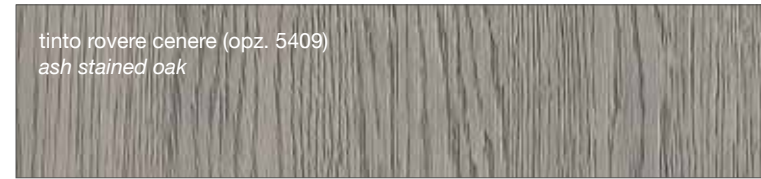

FINITURE IMPIALLACCIATO

VENEERED FINISHES

FINITURE MODELLI LUBE / LUBE KITCHENS FINISHES

CLOVER
CREATIVA
LUNA
OLTRE
PROVENZA

FINITURE MODELLI CREO / CREO KITCHENS FINISHES

AUREA
CONTEMPO

LUBE CLOVER

FINITURE LACCATE - LACQUERED FINISHES