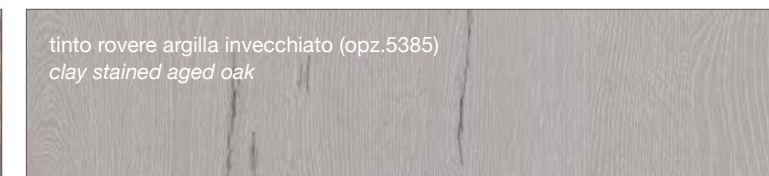

FINITURE MODELLI CREO / CREO KITCHENS FINISHES

AUREA
CONTEMPO

LUBE CLOVER

FINITURE LACCATE - LACQUERED FINISHES

FINITURE TINTE - STAINED FINISHES

LUBE CREATIVA

LUBE LUNA

LUBE OLTRE