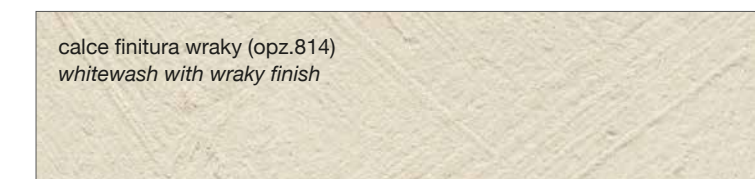

FINITURA WRAKY

WRAKY FINISH