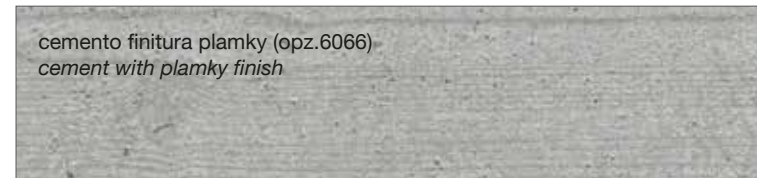

FINITURE COME TOP LAMINATO

LAMINAM COUNTERTOP FINISHES

FINITURA PLAMKY

PLAMKY FINISH