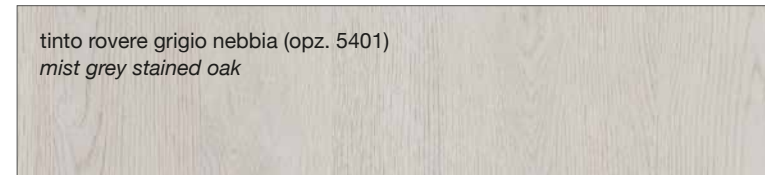

FINITURE TINTE - STAINED FINISHES