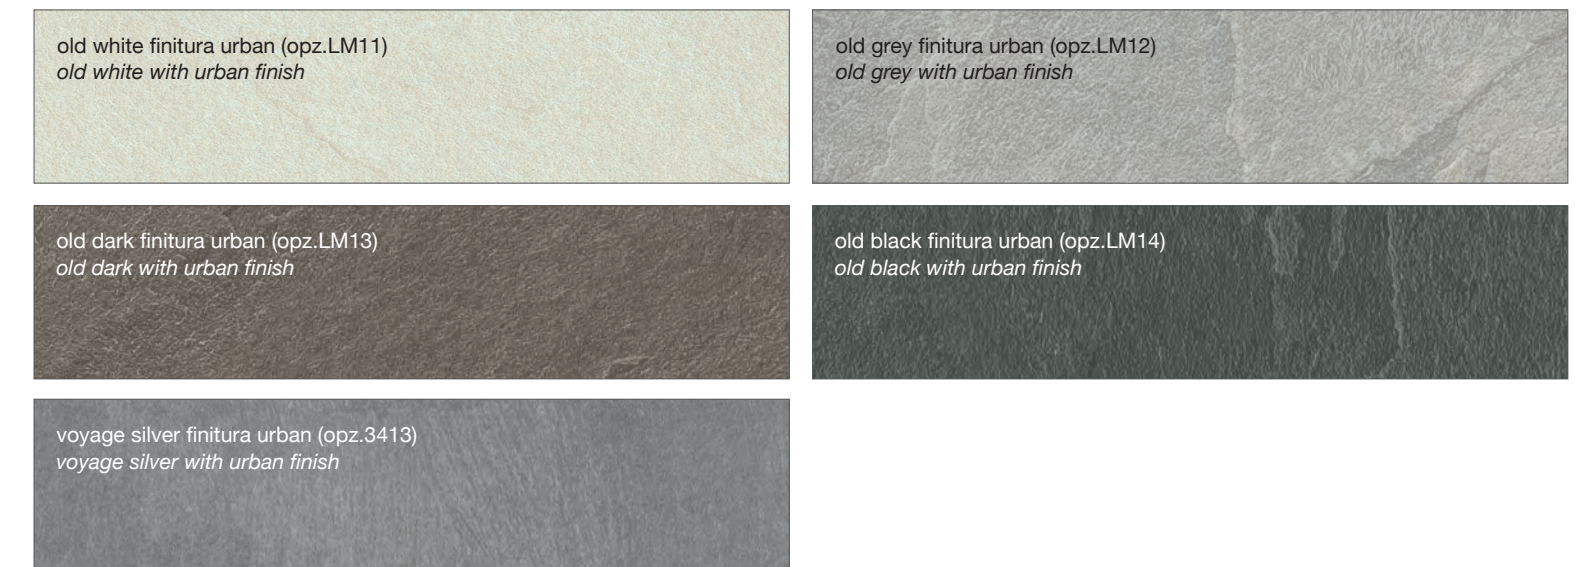

FINITURA OSSIDATA "T"

OXIDIZED FINISH

FINITURA LUNA

LUNA FINISH

FINITURA WRAKY

WRAKY FINISH

FINITURA URBAN

URBAN FINISH