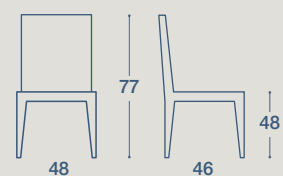

# TENAL

SEDIA / CHAIR

SEDIA "TENAL"  
STRUTTURA IN LEGNO MASSELLO TINTO O LACCATO OPACO,  
SEDUTA IMBOTTITA IN ECOPELLE

"TENAL" CHAIR  
STRUCTURE IN STAINED SOLID WOOD OR MATT LACQUERED,  
PADDED SEAT IN ECO-LEATHER