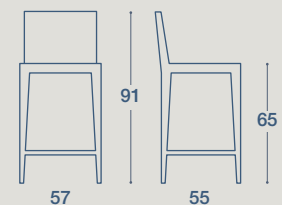

SGABELLO "SLIT"

STRUTTURA IN METALLO CROMATO, SEDUTA E
SCHIENALE IMBOTTITI IN ECOPELLE

"SLIT" STOOL

STRUCTURE IN CHROME-PLATED FROSTED
AND PAINTED METAL, PADDED SEAT AND BACKREST
IN ECO-LEATHER