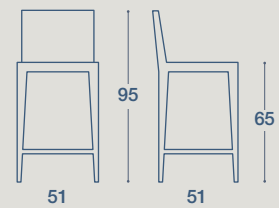

# SLIM

SEDIA E SGABELLO / CHAIR AND STOOL

SEDIA "SLIM"  
STRUTTURA IN METALLO VERNICIATO, CON  
SEDUTA E SCHIENALE INTERAMENTE IN  
FERRO O RIVESTITI IN CUOIO

"SLIM" CHAIR  
PAINTED METAL FRAMEWORK, WITH ENTIRELY IRON OR  
COVERED IN LEATHER SEAT AND BACKREST

SGABELLO "SLIM"  
STRUTTURA IN METALLO VERNICIATO, CON  
SENZA SEDUTA E SCHIENALE INTERAMENTE IN  
FERRO O RIVESTITI IN CUOIO

"SLIM" STOOL  
PAINTED METAL FRAMEWORK, WITH ENTIRELY IRON OR  
COVERED IN LEATHER SEAT AND BACKREST