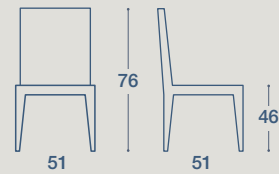

# SLIM

SEDIA E SGABELLO / CHAIR AND STOOL

SEDIA "SLIM"  
STRUTTURA IN METALLO VERNICIATO, CON  
SEDUTA E SCHIENALE INTERAMENTE IN  
FERRO O RIVESTITI IN CUOIO

"SLIM" CHAIR  
PAINTED METAL FRAMEWORK, WITH ENTIRELY IRON OR  
COVERED IN LEATHER SEAT AND BACKREST