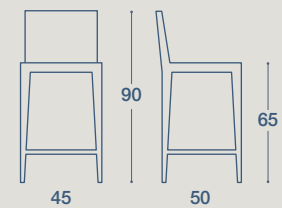

SGABELLO "MIEN"
STRUTTURA IN LEGNO MASSELLO LACCATO OPACO,
SEDUTA E SCHIENALE IMBOTTITI IN ECOPELLE

"MIEN" STOOL
STRUCTURE IN MATT LACQUERED SOLID WOOD,
PADDED SEAT AND BACKREST IN ECO-LEATHER