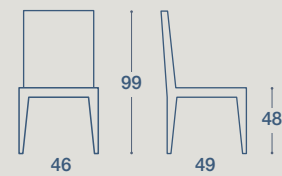

LEGNO

ECOPELLE

MIEN

SEDIA E SGABELLO / CHAIR AND STOOL

SEDIA "MIEN"
STRUTTURA IN LEGNO MASSELLO LACCATO OPACO,
SEDUTA E SCHIENALE IMBOTTITI IN ECOPELLE

"MIEN" CHAIR
STRUCTURE IN MATT LACQUERED SOLID WOOD,
PADDED SEAT AND BACKREST IN ECO-LEATHER