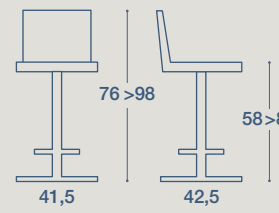

SGABELLO TELESCOPICO "MASK"
STRUTTURA IN METALLO CROMATO,
SCOCCA IN TECNOPOLIMERO

"MASK" TELESCOPIC STOOL
STRUCTURE IN CHROME-PLATED AND FROSTED METAL, BODY
IN TECHNOPLYMER