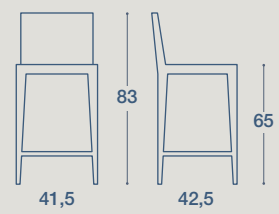

# MASK

SEDIA E SGABELLO / CHAIR AND STOOL

SEDIA "MASK"  
STRUTTURA IN METALLO CROMATO E VERNICIATO,  
SCOCCA IN TECNOPOLIMERO

"MASK" CHAIR  
STRUCTURE IN CHROME-PLATED FROSTED AND PAINTED METAL,  
BODY IN TECHNOPLYMER