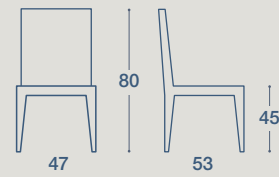

# MASK

SEDIA E SGABELLO / CHAIR AND STOOL

SEDIA "MASK"  
STRUTTURA IN METALLO CROMATO E VERNICIATO,  
SCOCCA IN TECNOPOLIMERO

"MASK" CHAIR  
STRUCTURE IN CHROME-PLATED FROSTED AND PAINTED METAL,  
BODY IN TECHNOPLYMER