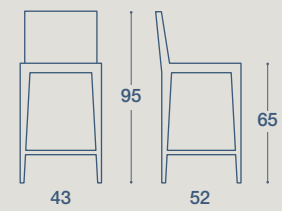

SGABELLO "ILLY"

STRUTTURA IN LEGNO MASSELLO TINTO,
SEDUTA E SCHIENALE IN POLIPROPILENE

"ILLY" STOOL

BRUSHED BLEACHED BEECH WOOD AND GRAPHITE
PAINTED STRUCTURE, POLIPROPILENE SEAT AND BACKREST