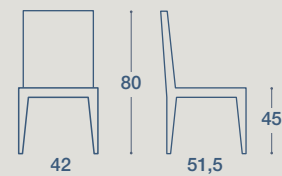

# ILLY

SEDIA E SGABELLO / CHAIR AND STOOL

SEDIA "ILLY"

STRUTTURA IN LEGNO MASSELLO TINTO,  
SEDUTA E SCHIENALE IN POLIPROPILENE

"ILLY" CHAIR

BRUSHED BLEACHED BEECH WOOD AND GRAPHITE  
PAINTED STRUCTURE, POLIPROPILENE SEAT AND BACKREST