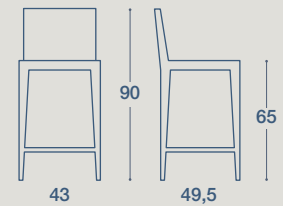

SGABELLO "BASAD"
STRUTTURA IN METALLO VERNICIATA IN
TINTA, SEDUTA E SCHIENALE RIVESTITI IN
CUOIO RIGENERATO

"BASAD" STOOL
STRUCTURE IN MATCHING PAINTED METAL, SEAT AND
BACKREST UPHOLSTERED IN REGENERATED LEATHER