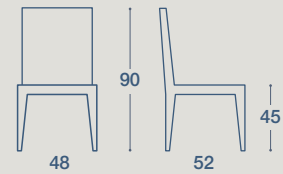

BASAD

SEDIA E SGABELLO / CHAIR AND STOOL

SEDIA "BASAD"
STRUTTURA IN METALLO VERNICIATA IN
TINTA, SEDUTA E SCHIENALE RIVESTITI IN
CUOIO RIGENERATO

"BASAD" CHAIR
STRUCTURE IN MATCHING PAINTED METAL, SEAT AND
BACKREST UPHOLSTERED IN REGENERATED LEATHER