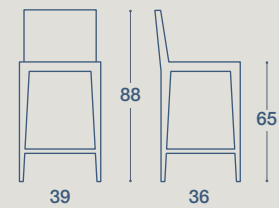

STRUCTURE IN SOLID WOOD MATT LACQUERED,
SEAT IN WOOD OR UPHOLSTERED WITH
REGENERATED LEATHER

SGABELLO "ALVE"

STRUTTURA IN LEGNO MASSELLO O LACCATA

"ALVE" STOOL

STRUCTURE IN SOLID WOOD, OR MATT LACQUERED

FINITURE STRUTTURA FAGGIO LACCATO OPACO