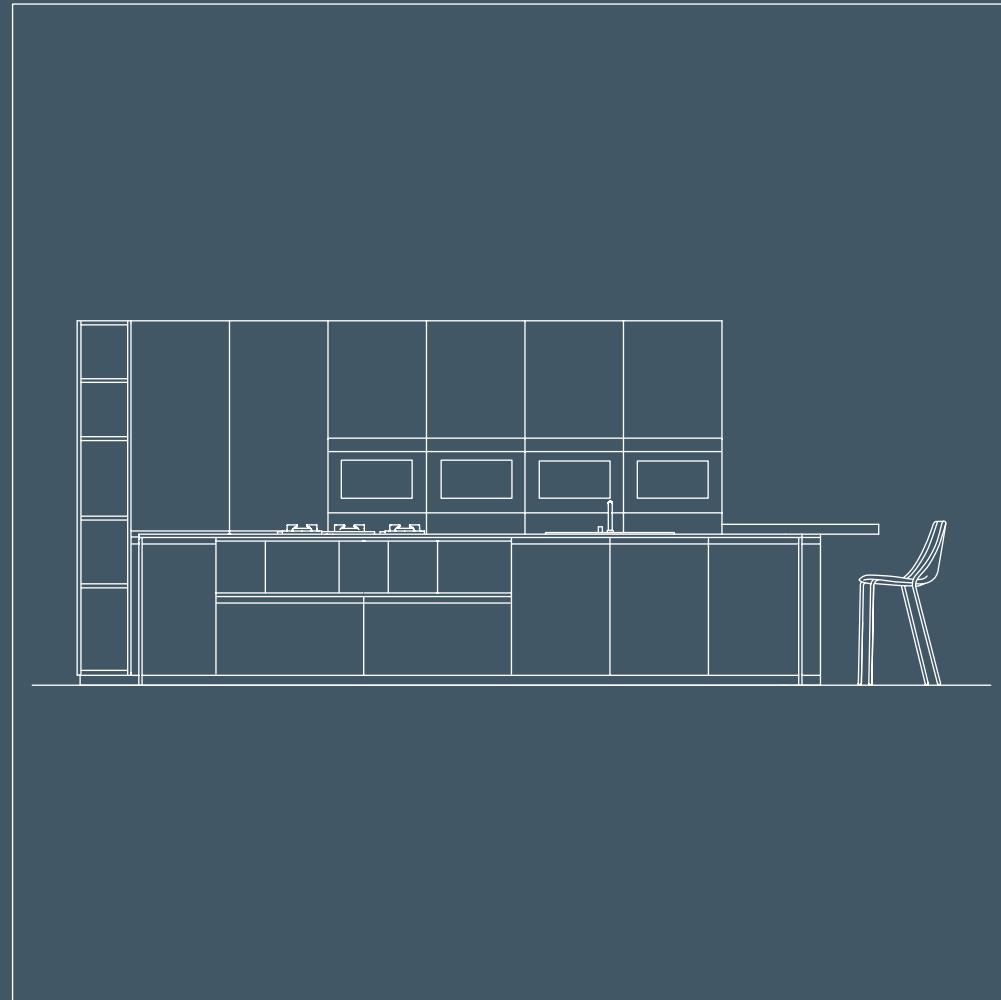

LIGHT PANEL "MAGNETOLAB"
MAGNETOLAB IS A SYSTEM COMPOSED BY A BACKLIT MAGNETIC PANEL WHICH COMPLETELY COVERS THE SPACE BETWEEN THE COUNTERTOP AND THE UPPER CABINET AND WHICH INCLUDES DIFFERENT ACCESSORIES.