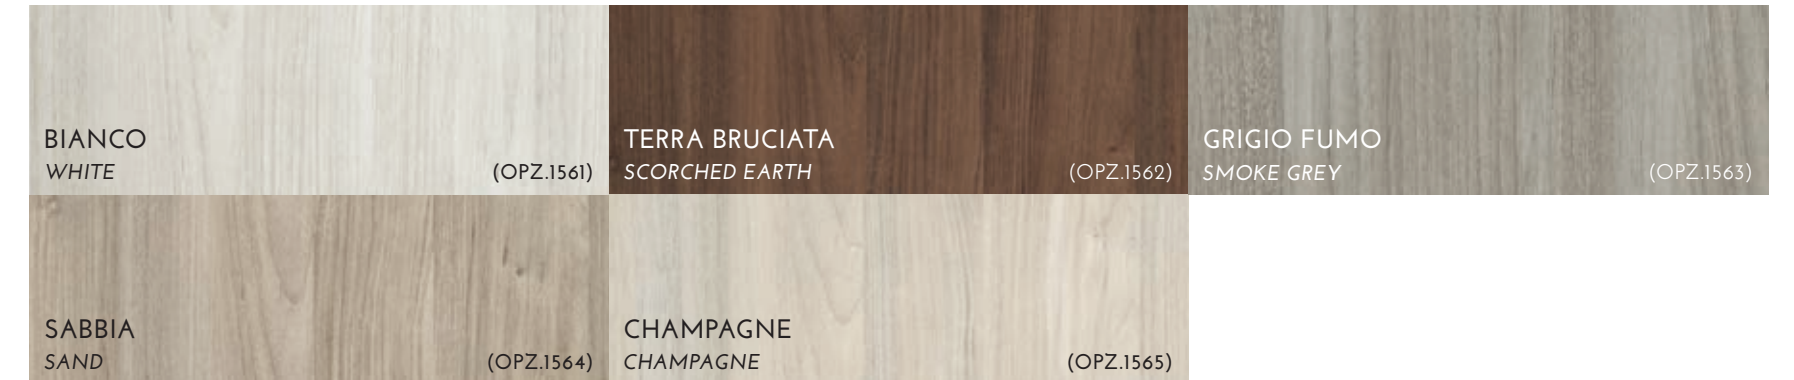

NOCE
WALNUT

CANSIGLIO GRIGIO FUMO
CANSIGIO SMOKE GREY

MELAMINICO / MELAMINE

SP. 22 MM / TH. 22 MM

ANTE FINITURA OPACA CANSIGLIO VENATURA VERTICALE
DOORS WITH CANSIGLIO MATT FINISH WITH VERTICAL GRAIN