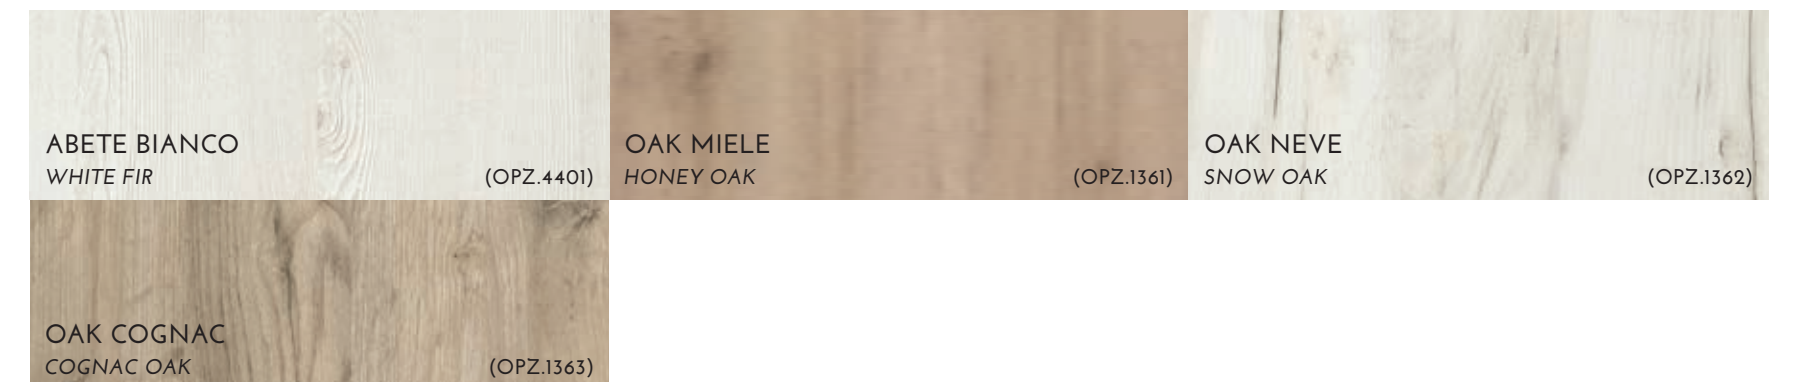

ANTE FINITURA OPACA SINCRO PORO EFFETTO LEGNO VENATURA VERTICALE
DOORS WITH SYNC PORE WOOD EFFECT MATT FINISH WITH VERTICAL GRAIN