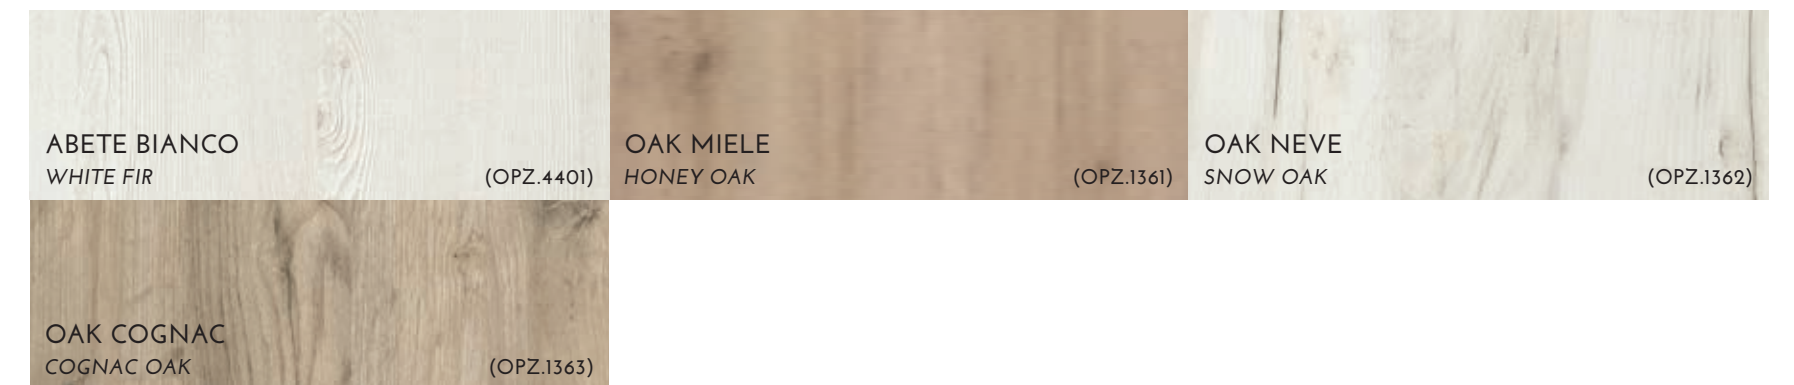

ANTE FINITURA OPACA SINCRO PORO EFFETTO LEGNO VENATURA VERTICALE
DOORS WITH SYNC PORE WOOD EFFECT MATT FINISH WITH VERTICAL GRAIN