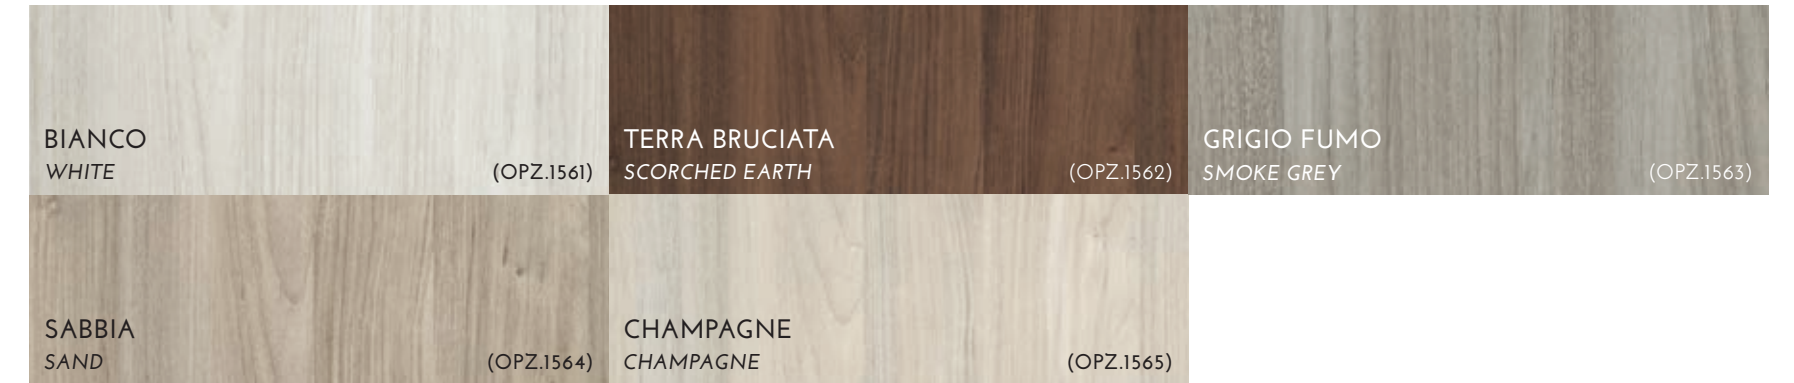

MELAMINICO / MELAMINE

SP. 22 MM / TH. 22 MM

ANTE FINITURA OPACA CANSIGLIO VENATURA VERTICALE
DOORS WITH CANSIGLIO MATT FINISH WITH VERTICAL GRAIN